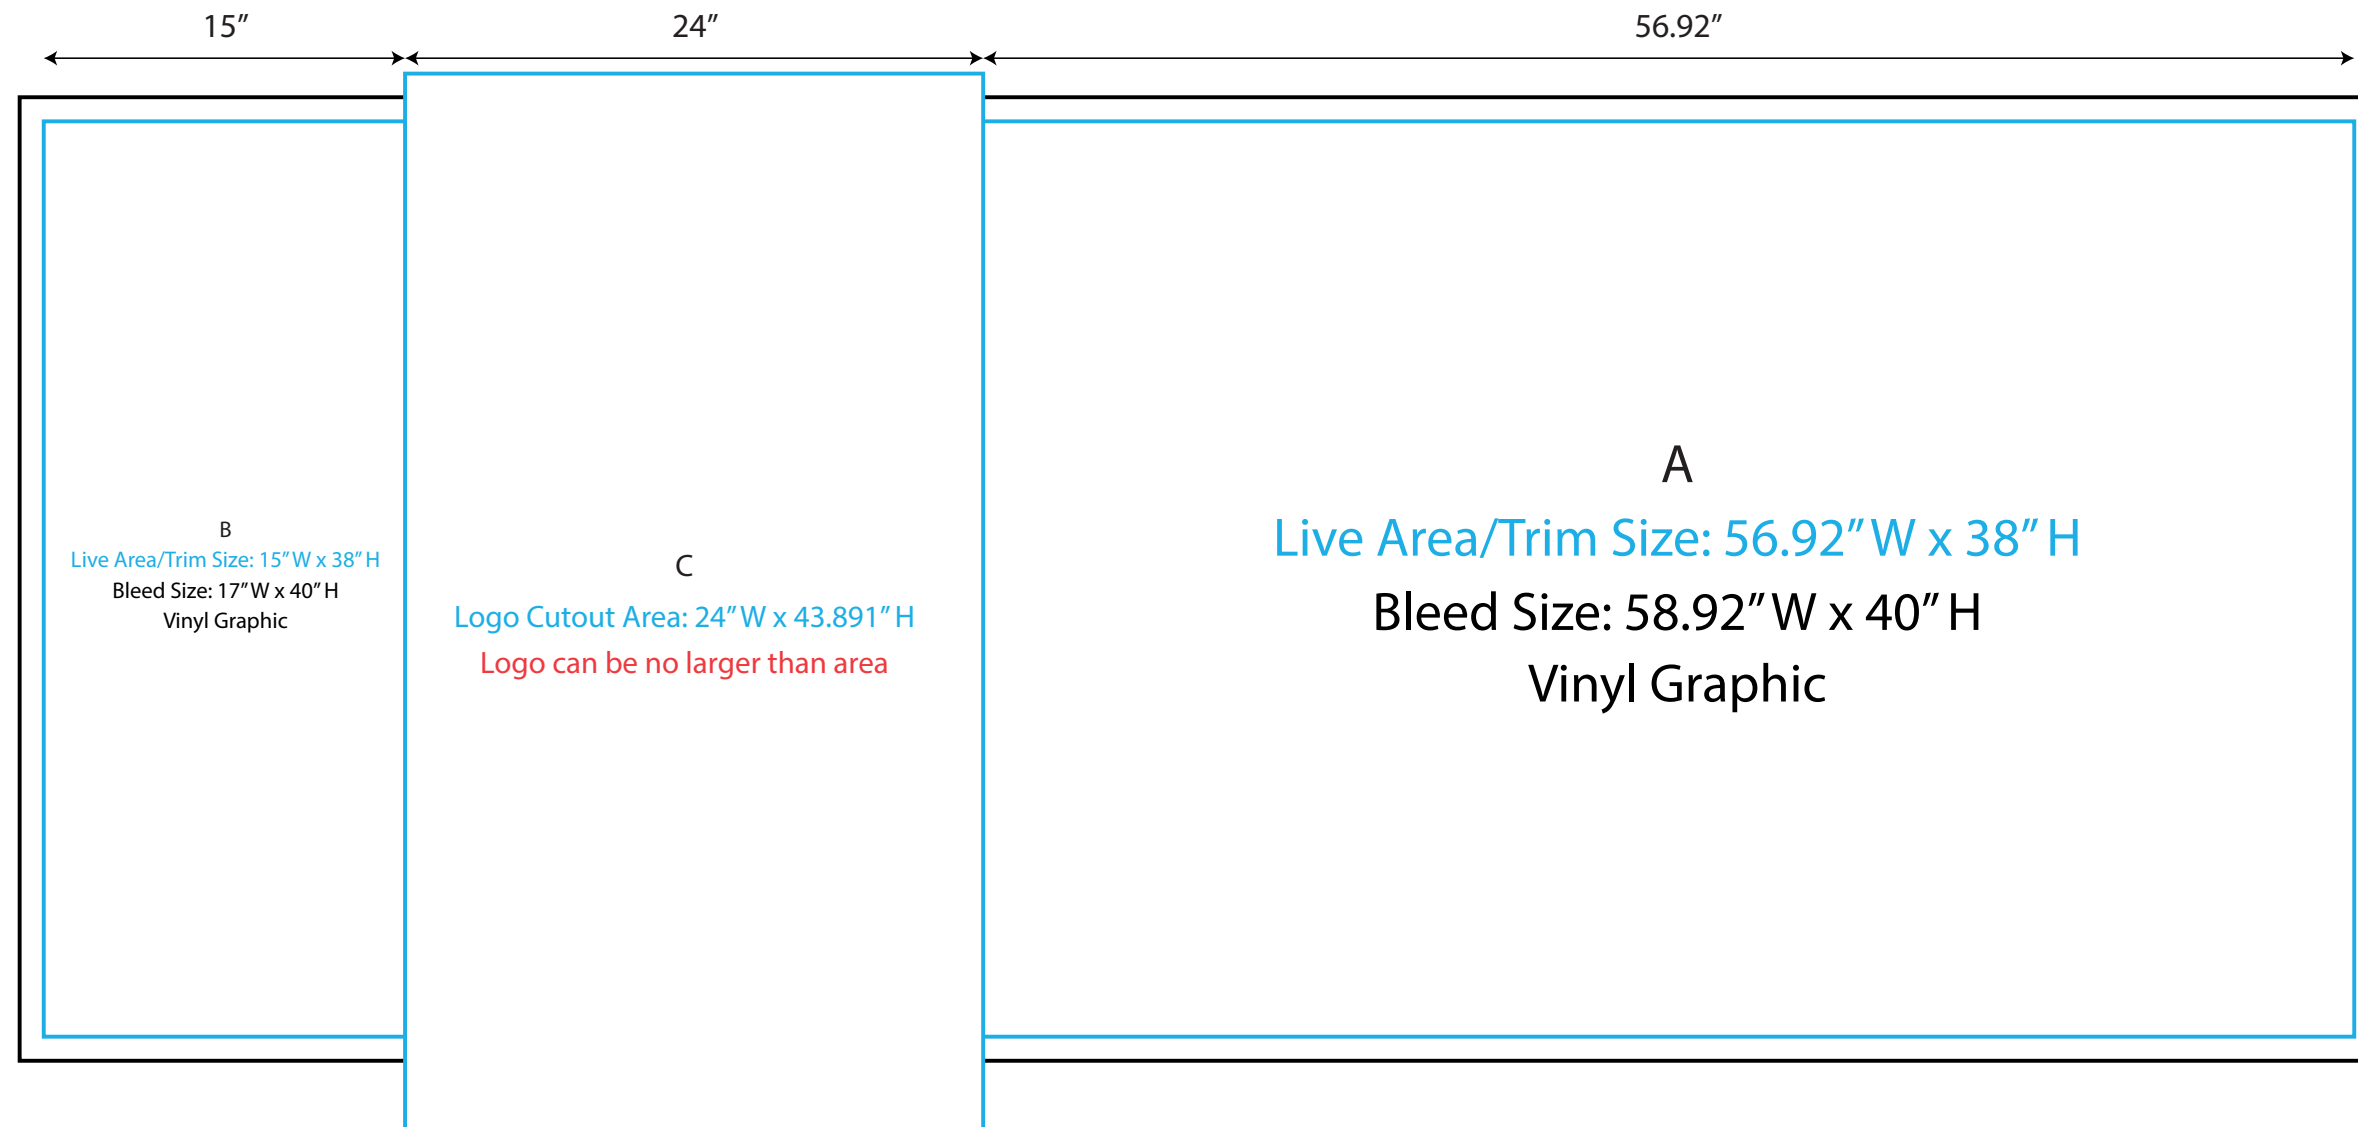

Graphic Template Counter Graphics

Panel B vinyl graphic not included in base price. Please request pricing.

NOTE: All Raster Art (jpg, tiff, psd, png, etc.) must be at least 100 dpi at print size.

Standard kits are often customized. Please check with Customer Service to ensure that this template matches your specific job.