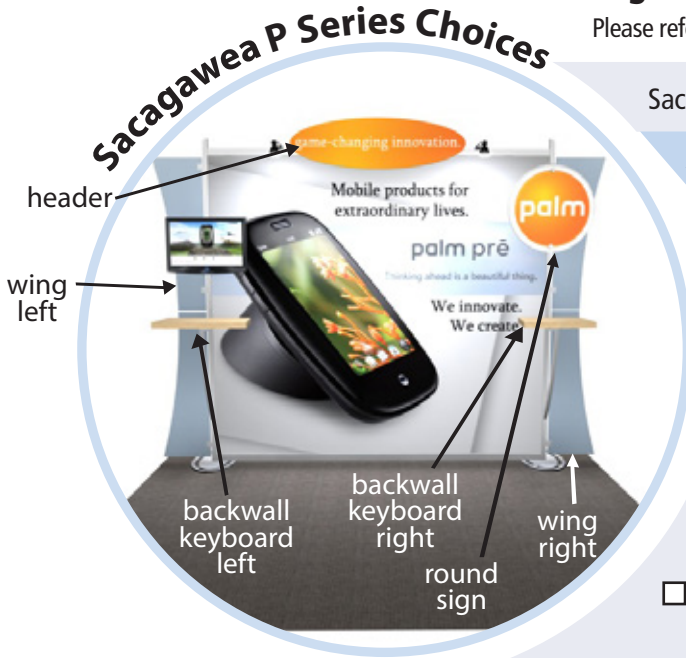

Sacagawea P Series Portable Hybrid Displays

Please refer to the **specific** 10 foot or 20 foot **kit** for **available options**.

Sacagawea Portable Hybrid Display Kit # _____

Aluminum Extrusion Frame (Select One)