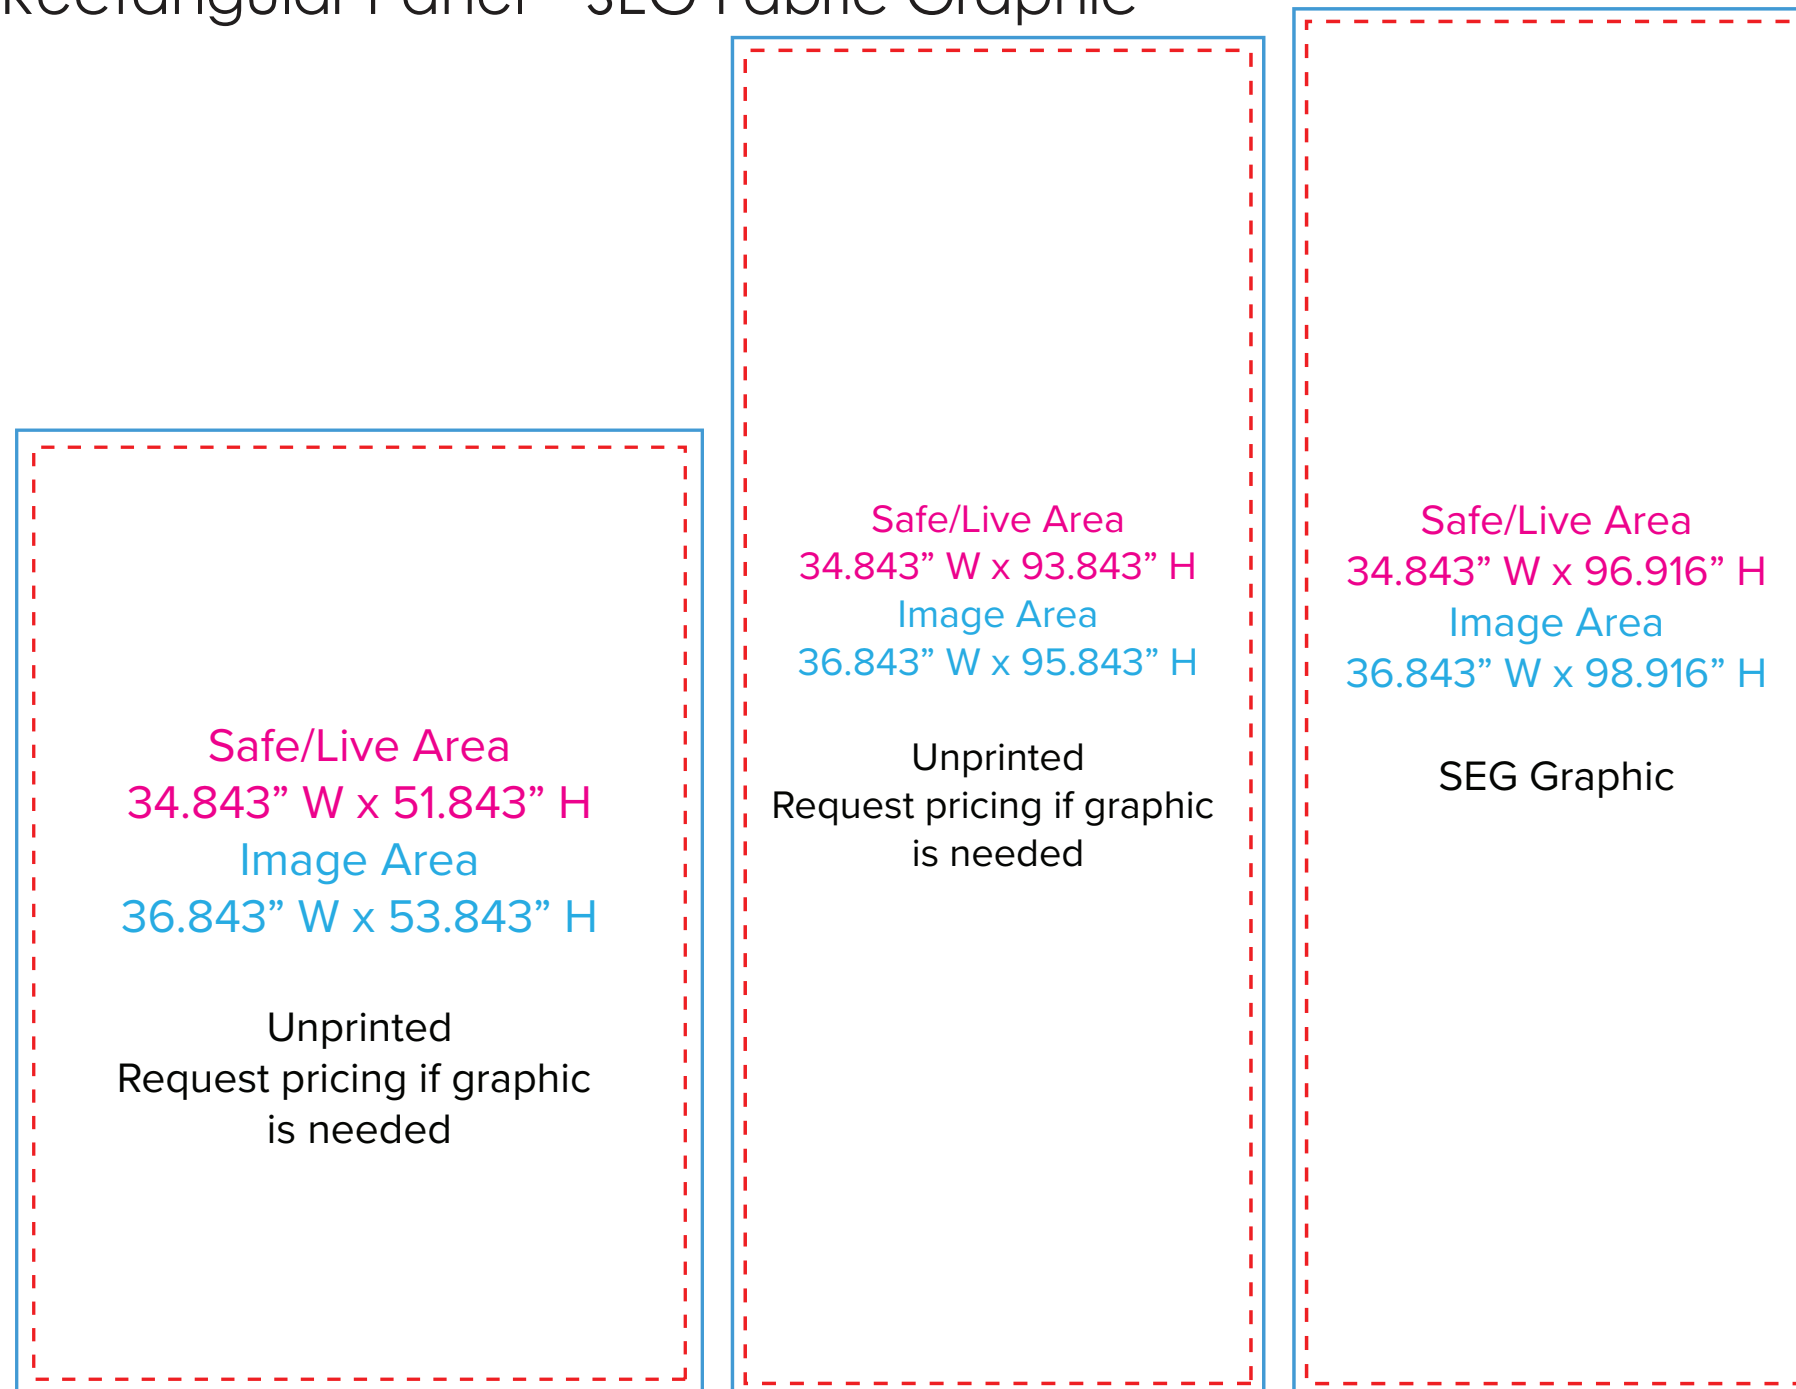

Graphic Template  
10 x 10 Inline Exhibit  
Backwall with Flat, Rectangular Panel – SEG Fabric Graphic

NOTE: All Raster Art (jpg, tiff,psd, png, etc.) must be at least 100 dpi at print size.  
Standard kits are often customized. Please check with Customer Service to ensure that this template matches your specific job.

Graphic Template  
Wireless Charging Coffee/Bistro Table  
Direct Print Vinyl Graphic

NOTE: All Raster Art (jpg, tiff,psd, png, etc.) must be at least 100 dpi at print size.

Standard kits are often customized. Please check with Customer Service to ensure that this template matches your specific job.