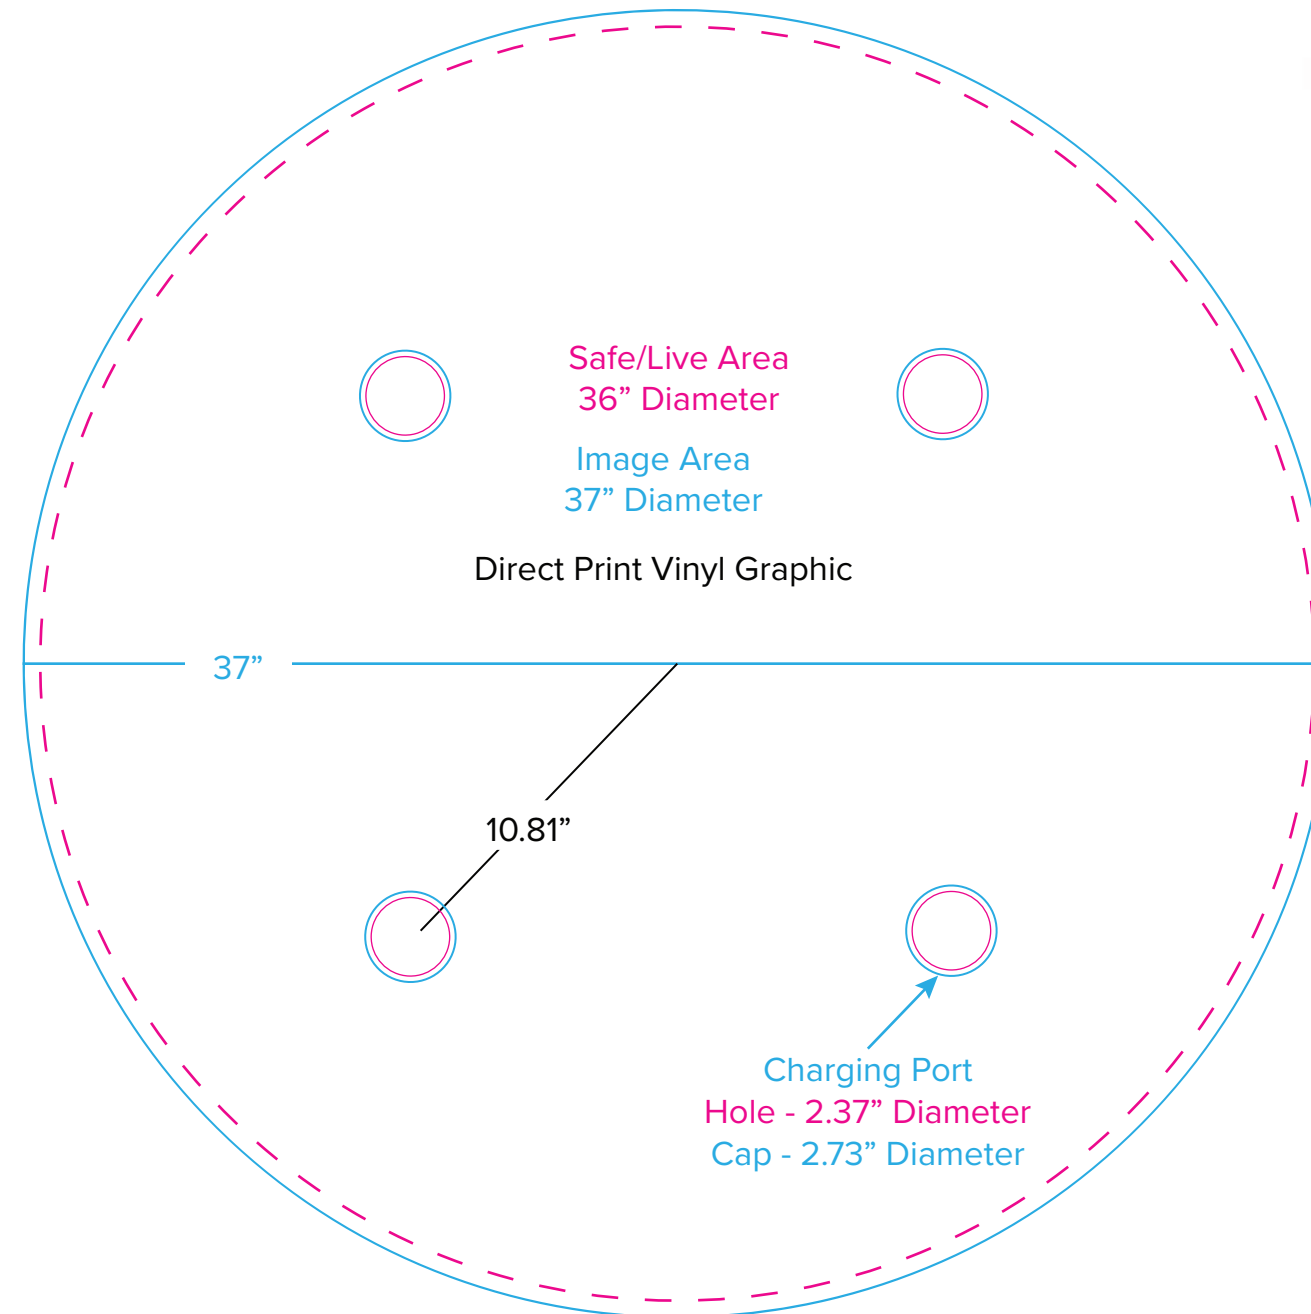

Graphic Template  
10 x 10 Inline Exhibit  
Backwall with Flat, Rectangular Panel – SEG Fabric Graphic

NOTE: All Raster Art (jpg, tiff,psd, png, etc.) must be at least 100 dpi at print size.  
Standard kits are often customized. Please check with Customer Service to ensure that this template matches your specific job.

Graphic Template  
Wireless Charging Coffee/Bistro Table  
Direct Print Vinyl Graphic

NOTE: All Raster Art (jpg, tiff,psd, png, etc.) must be at least 100 dpi at print size.

Standard kits are often customized. Please check with Customer Service to ensure that this template matches your specific job.