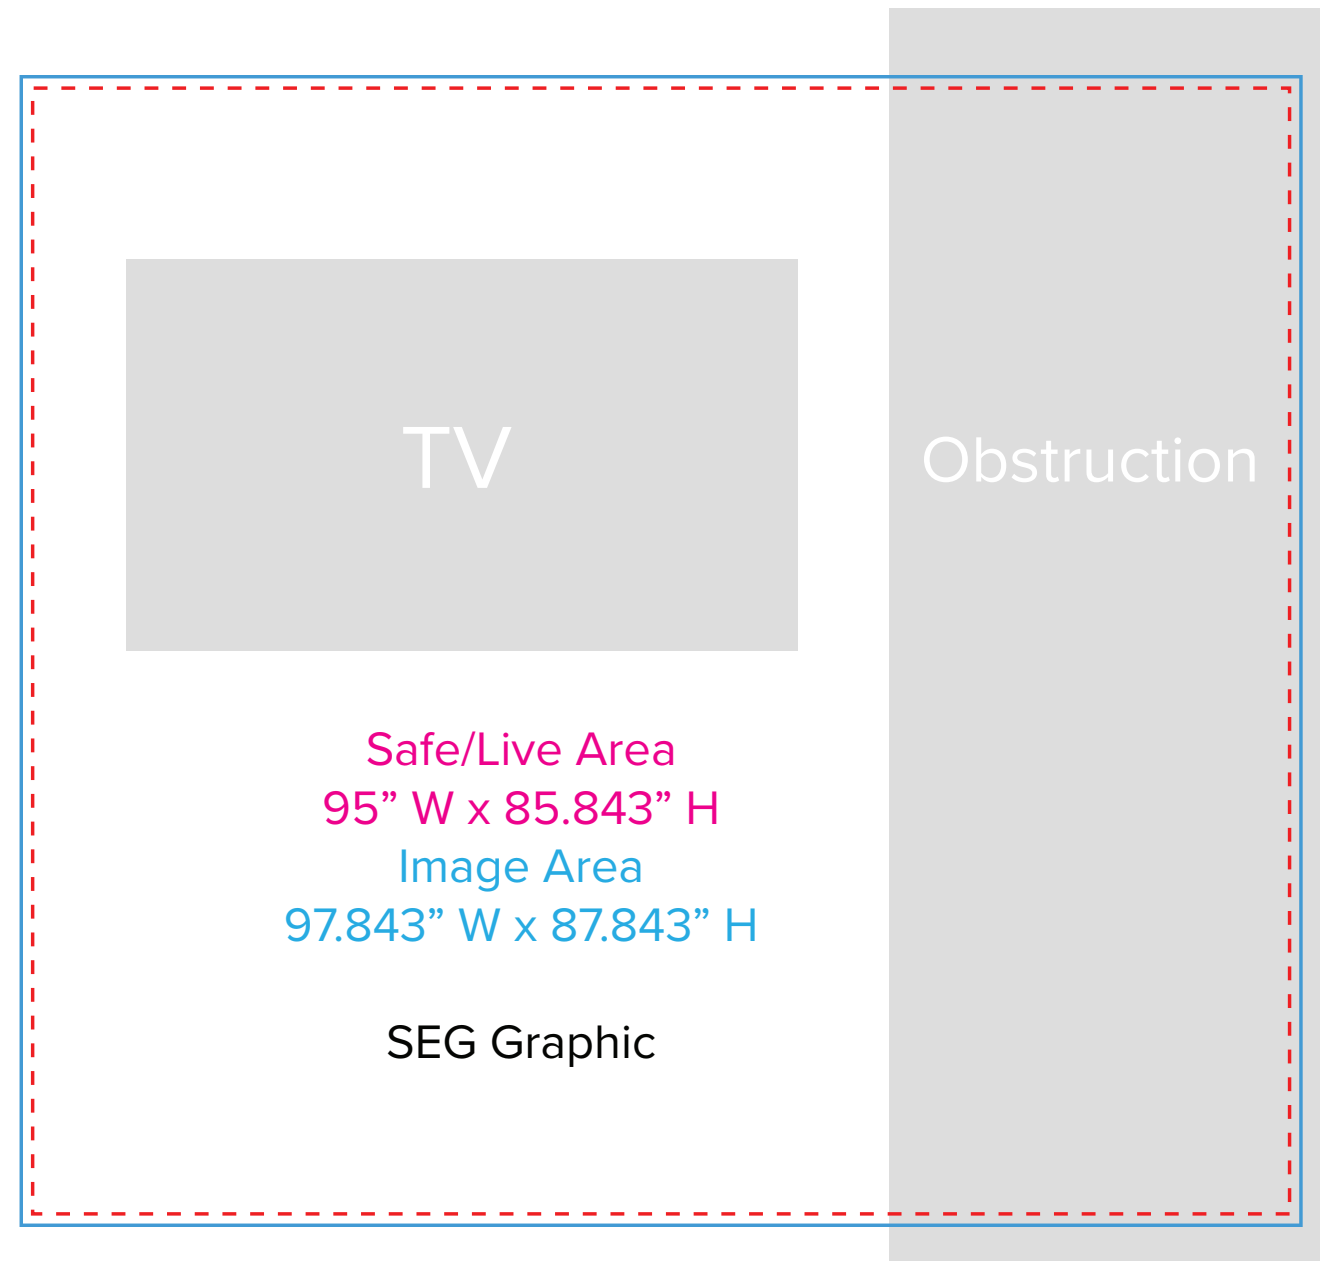

Graphic Template  
10 x 10 Inline Exhibit  
Backwall with Flat, Rectangular Panel – SEG Fabric Graphic

NOTE: All Raster Art (jpg, tiff,psd, png, etc.) must be at least 100 dpi at print size.  
Standard kits are often customized. Please check with Customer Service to ensure that this template matches your specific job.

Graphic Template  
Wireless Charging Coffee/Bistro Table  
Direct Print Vinyl Graphic

NOTE: All Raster Art (jpg, tiff,psd, png, etc.) must be at least 100 dpi at print size.

Standard kits are often customized. Please check with Customer Service to ensure that this template matches your specific job.